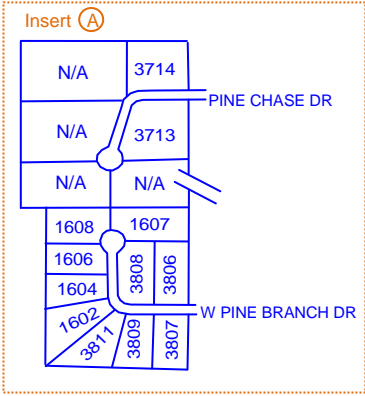

PINE HOLLOW ADDRESSES

DIXIE FARM RD (30' R.O.W.)

BUSINESS PARK

F.M. 518 (100' R.O.W.)

APARTMENTS & BUSINESS PARK

PINE KNOT CT MARY'S CREEK BYPASS PINE FOREST PL