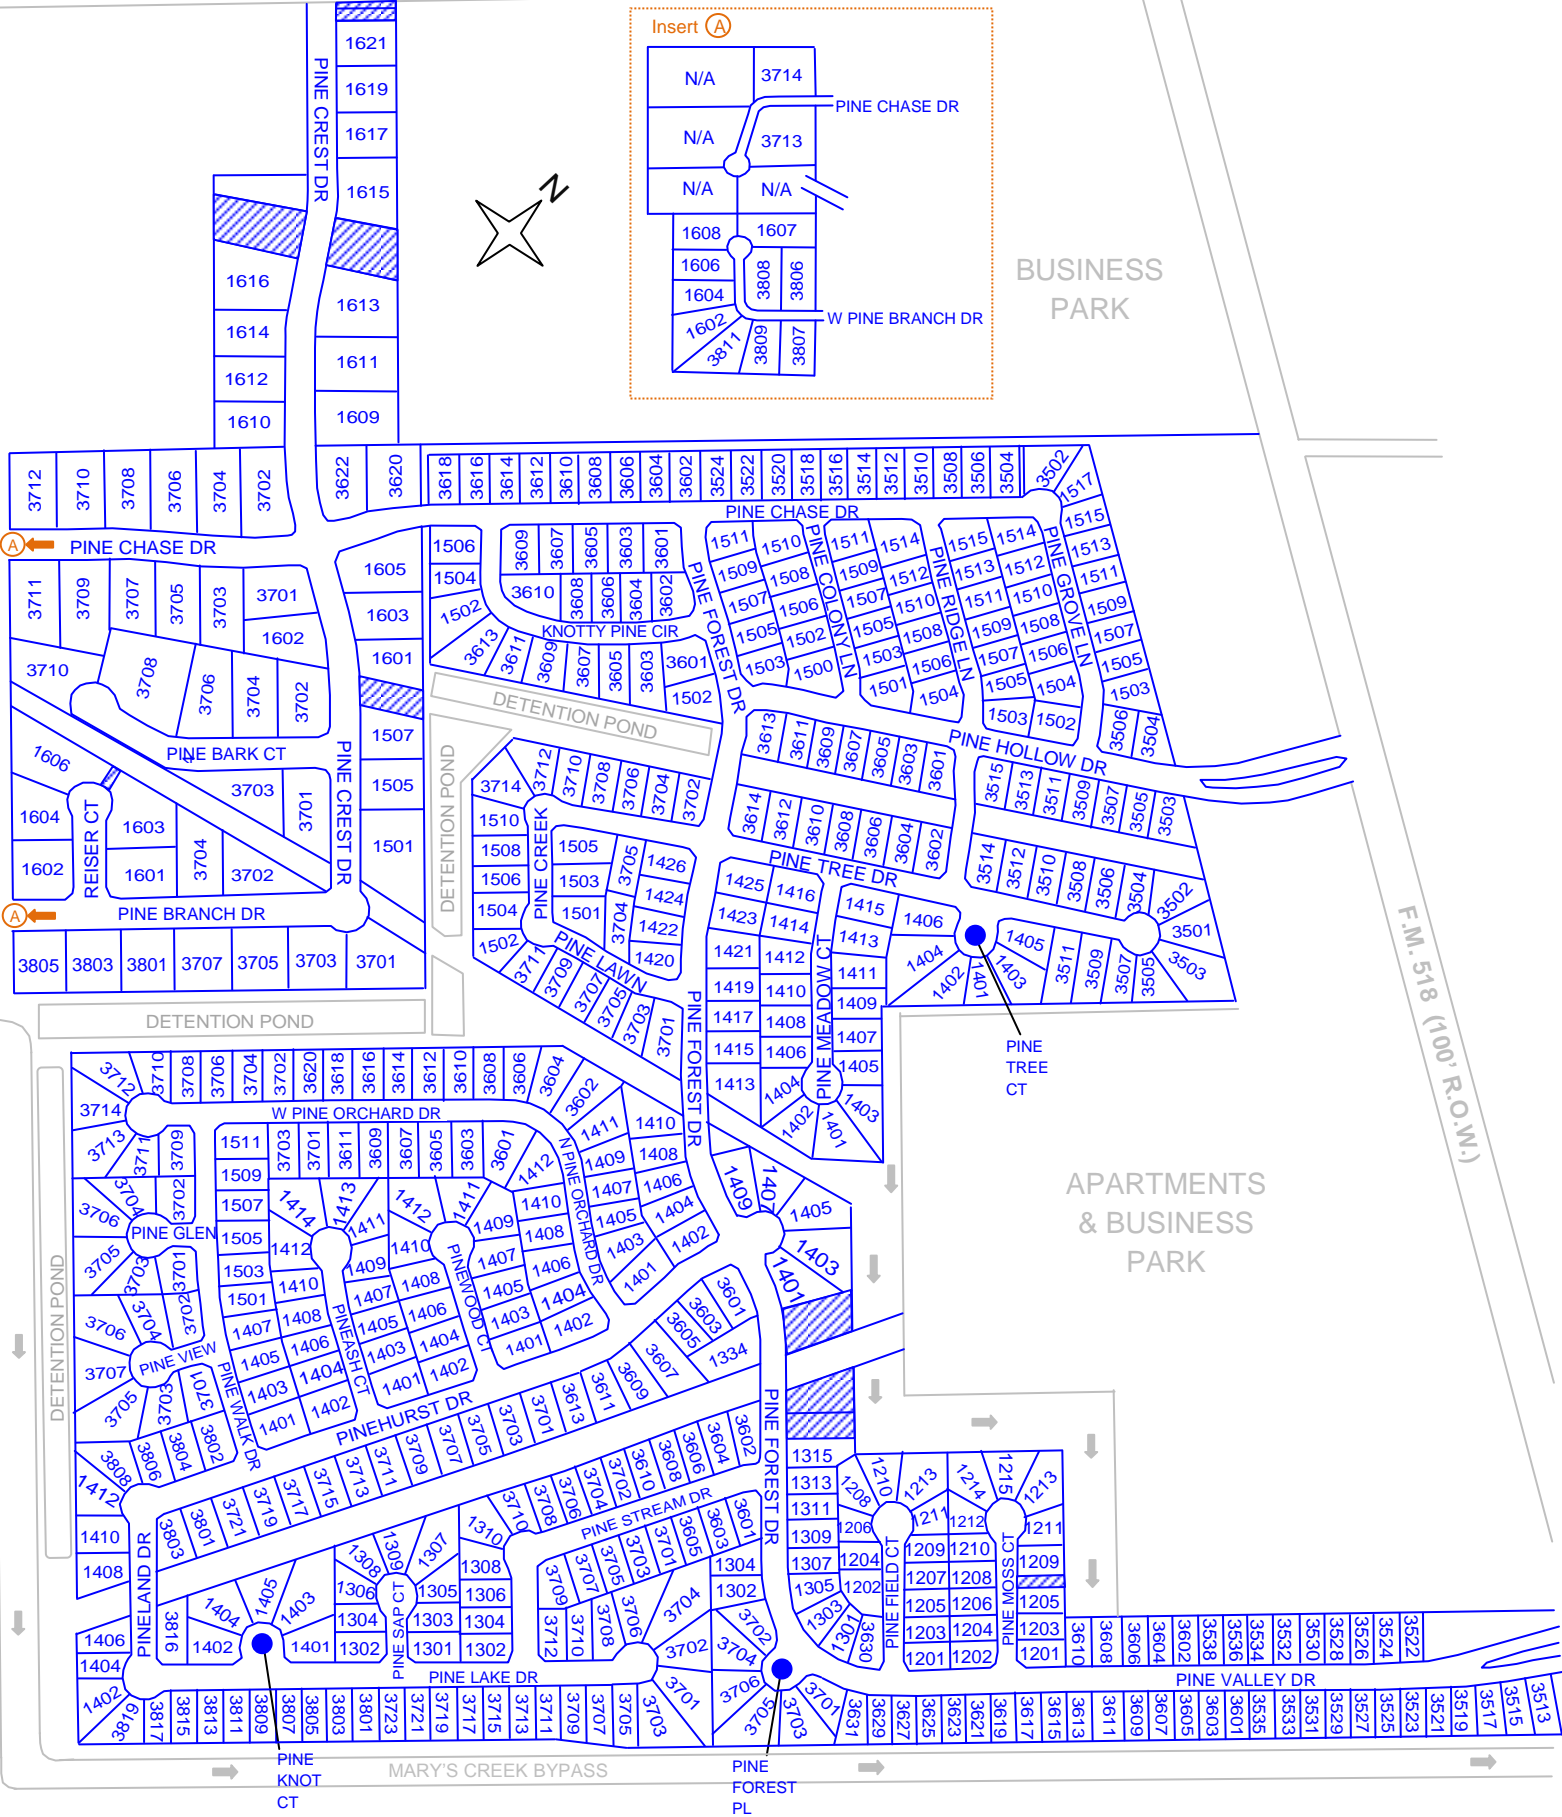

PINE HOLLOW ADDRESSES

DIXIE FARM RD (30' R.O.W.)

BUSINESS PARK

F.M. 518 (100' R.O.W.)

APARTMENTS & BUSINESS PARK

PINE KNOT CT MARY'S CREEK BYPASS PINE FOREST PL